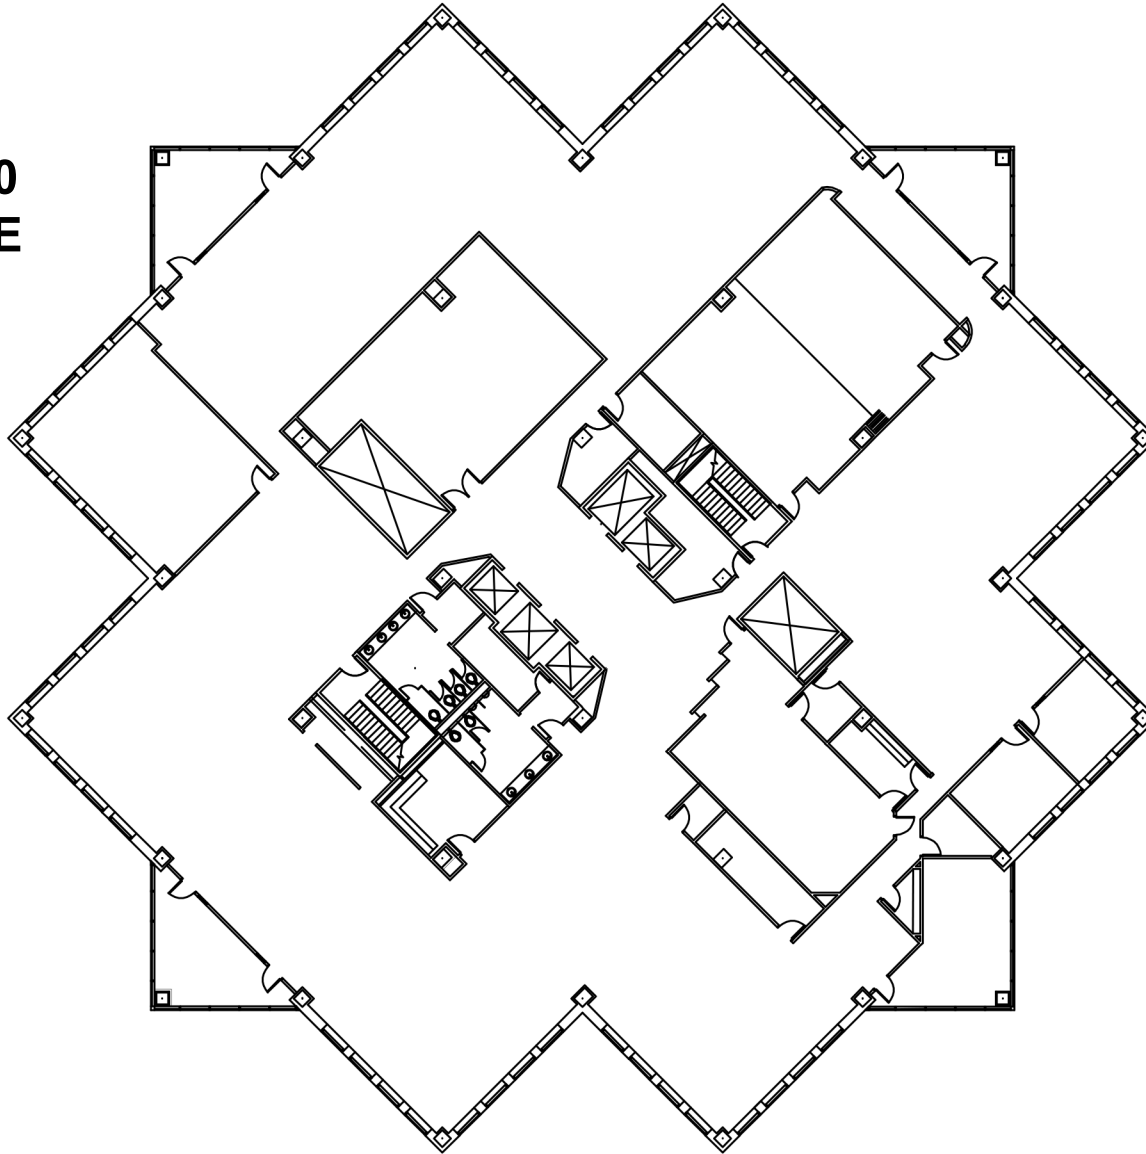

**SUITE 1100
AVAILABLE
25,688 SF**

[RENTABLE SQ.FT.]

[SCALE]
not to scale

As-Built

Landmark Center, 11th Floor
1099 N. Meridian St. Indianapolis, IN

[PROJ.#]
2014.500

[DATE]
04.16.20